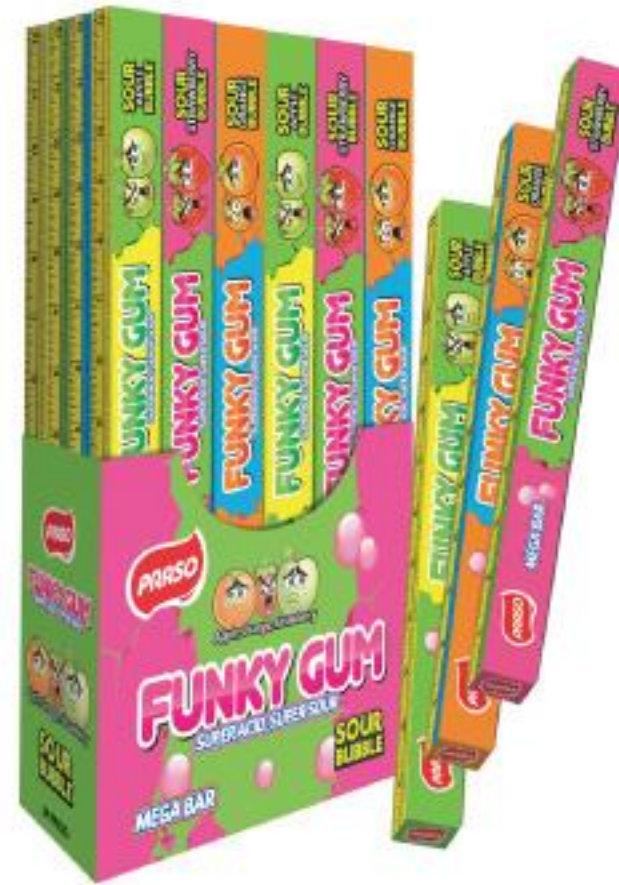

BIG BANG SUPER TATTOO

Weight Per Piece:	10.5 g
Pieces in Box	50 Pieces
Box in Carton:	24 Boxes

email: info@prasopakistan.com

PRASO

Sour Bubble Gums

Rs-5

CRAZI BALLS Sour Bubble

Rs-5

FUNKY GUM Sour Bubble
Strawberry, Orange, Apple

Rs-5

FIZZ DIPS Popping Lollipop

Rs-5

BUBBLE GUBBLE Powder
Bubble Gum

CRAZI/FUNKY		FIZZ DIPS/BUBBLE GUBBLE	
Weight Per Piece:	12 g	Weight Per Piece:	12 g
Pieces in Box	24 Pieces	Pieces in Box	24 Pieces
Box in Carton:	24 Boxes	Box in Carton:	24 Boxes

PRASO

Bubble Gums

FRESH Centerfilled
Melon Bubble

FRESHLIP Centerfilled
Strawberry Bubble

SUPER ELAICHI
Centerfilled Bubble

Rs-1

SPINNER Bubble
with free toy

FUNNY EGG
Bubble Gum